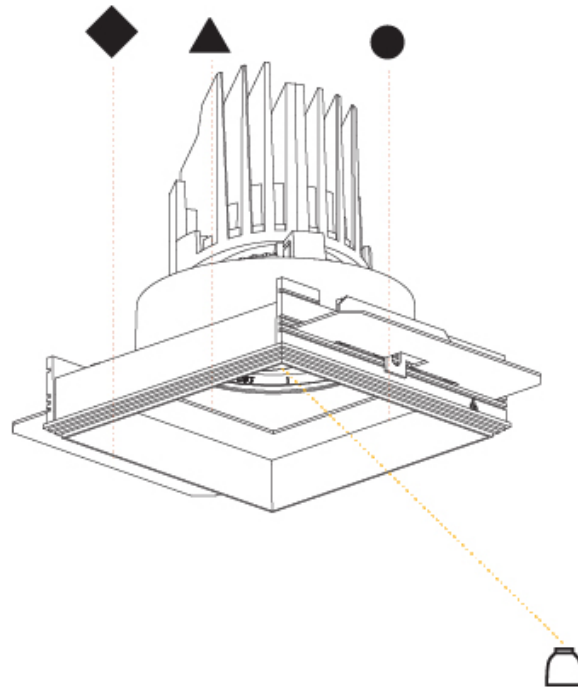

BIONIQ SQUARE ADJUSTABLE COMFORT TRIMLESS

A35531-

PROJECT
TYPE
SPECIFIER
QUANTITY
DATE