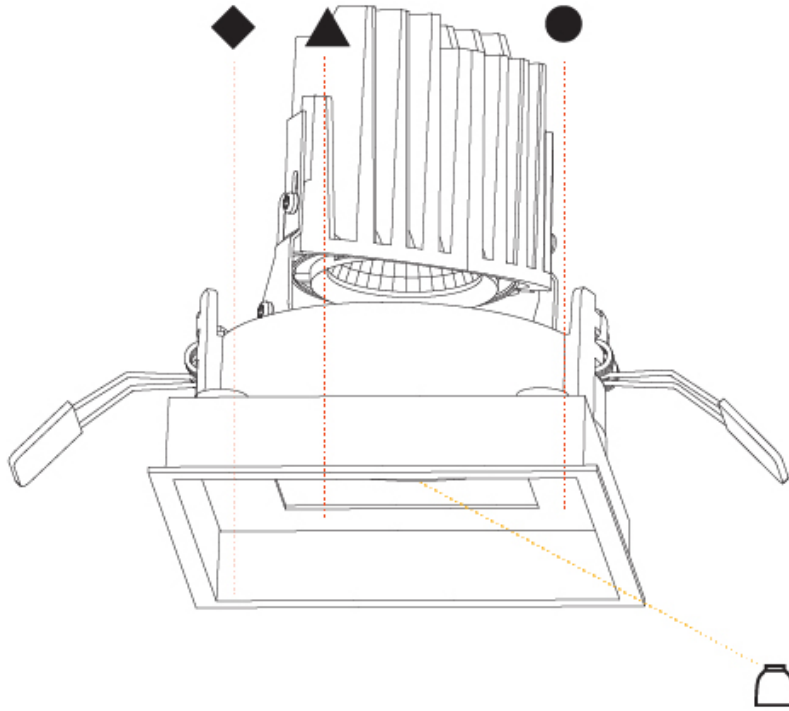

BIONIQ SQUARE DEEP COMFORT RECESSED

A35553-

PROJECT	_____
TYPE	_____
SPECIFIER	_____
QUANTITY	_____
DATE	_____

A